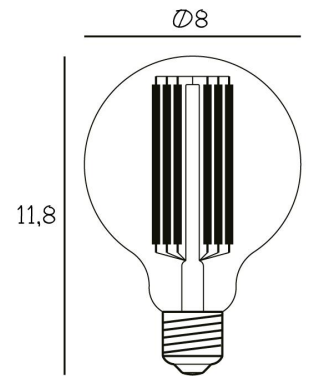

Dimensions

Lamp height	20	cm
Lamp diameter	Ø38	cm
Wire length	200	cm
Item weight	3,2	kg

Material

Mouth blown glass, coated aluminium and textile cord.

Opal w. eyeball and white base

EAN: 5713874230330

Style No.: 23033

Package information

Package type: Cardboard box
 Package Measurement:
 L - 60 x W - 44 x H - 24 cm
 Package weight - Total: 4,2 kg
 Number of parcels: 1 pcs.
 Colli quantity: 1 pcs.

Contents

- Glass
- Eyeball
- Cord w. switch

Use restrictions

Environment - Indoors
 IP Classification - IPXX
 Certifications and labels

Safety instructions

If the cord or other electrical parts are damaged, switch off the lamp and do not use it until it is repaired by a qualified electrician.

Light source

Recommended bulb type: Globe bulb Ø80 mm
 Socket: E27
 Voltage: 220 - 240 V (CE)
 110 V (US)
 Max. light output: 3,5 W LED
 Colour Temp.: 2200 Kelvin
 Lumen: 245
 Dimmable: Yes
 Lightbulb incl.: No